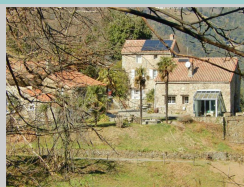

Beautiful
SOUTH

COUNTRY HOUSE SET ON 165 ACRES, ARLES SUR TECH

REF: SP400

Phone : +33 (0)4 68 51 22 73

Fax : +33 (0)4 68 67 14 78

Email: infos@beautifulsouth66.com www.beautifulsouth66.com

address : 13, Avenue du Général Leclerc, 66000, Perpignan, FRANCE

KEY FEATURES:

Type	Farmhouse - Estate
bathroom(s):	3
bedroom(s)	7
Living space	300 m2
Outside space	650000m ²

DISTANCES:

Coastline	1 Hour
Perpignan	1 Hour
Girona:	1h30
Pyénées ski	2h15

OTHER FEATURES:

Lots of Land